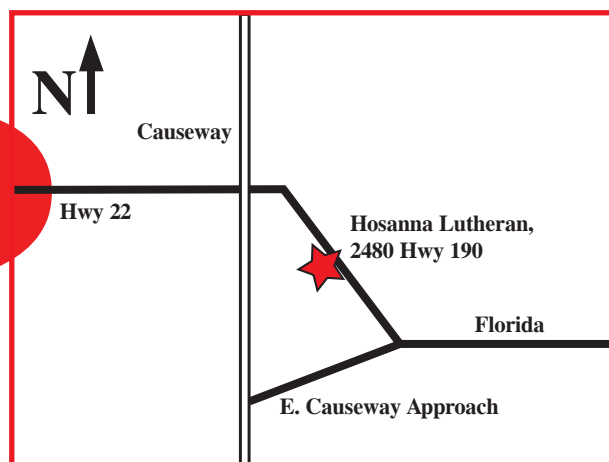

WHAT WILL IT COST ?

- *There is no charge for attending the Alpha Course, dinner or the weekend retreat.*

WHEN AND WHERE IS IT ?

- *The Alpha Course runs for ten weeks on Tuesdays in the Spring and Fall. The sessions will run from 6:30-8:30 pm at Hosanna Lutheran Church, located at 2480 Hwy 190 East, Mandeville, LA.*